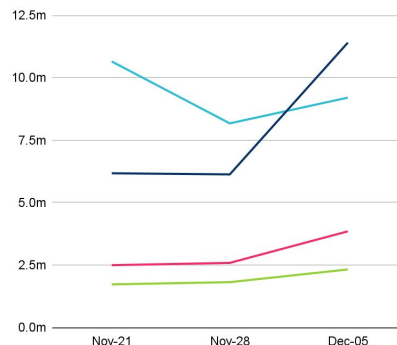

Finally, our **Careers** category saw an impressive growth of 2m more page views than last week, a +26% increase over the last seven days. Driving this growth was news of the recent strike action from several different unions including nurses, train staff and postal workers – the Unions sub topic saw page views grow by +53% week on week, and unique users up +52%.

Source: Ozone 2022

Oh the Weather outside is frightful

Engagement in four categories during major heat wave

Heat wave hits

Engagement over the Last three weeks

Snow falls

TAKE ACTION

Major weather events are big news, but it isn't just news pages that see higher numbers during these times. Each of these four large categories boasted an increase of at least 10% as snow fell last week and at least a 20% rise during the major heat wave of the summer.