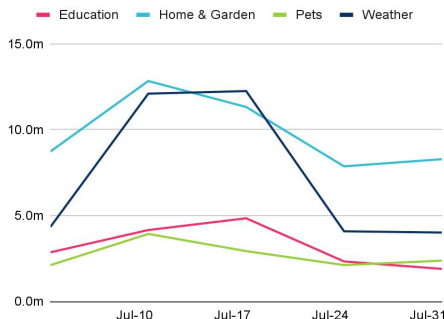

Finally, our **Careers** category saw an impressive growth of 2m more page views than last week, a +26% increase over the last seven days. Driving this growth was news of the recent strike action from several different unions including nurses, train staff and postal workers – the Unions sub topic saw page views grow by +53% week on week, and unique users up +52%.

Reading THE NATION

5 DEC – 11 DEC 2022

With temperatures hitting the minus numbers and the UK seeing its first snowfall of winter, this week we focus on how the change in weather can affect the nation's reading habits. Everything from education to Pets to Home & Garden can be affected by sharp changes in temperature and this week exemplifies just that.

Source: Ozone 2022

Oh the Weather outside is frightful

Engagement in four categories during major heat wave

Heat wave hits

Engagement over the Last three weeks

Snow falls

TAKE ACTION

Major weather events are big news, but it isn't just news pages that see higher numbers during these times. Each of these four large categories boasted an increase of at least 10% as snow fell last week and at least a 20% rise during the major heat wave of the summer.